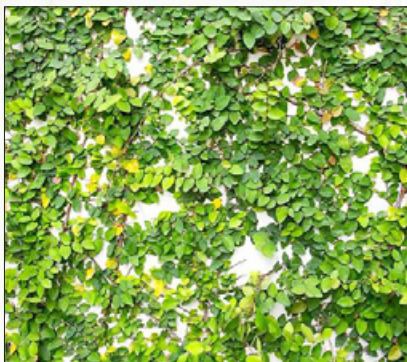

# Grimpantes

Asarina scandens |

Bougainvillea hybride |  
(Bougainvillée)

Bougainvillea spectabilis |  
(Bougainvillée)

Campsis radicans |  
(Bignone)

Cestrum nocturnum |  
(Galant de nuit)

Clerodendron thomsoniae |